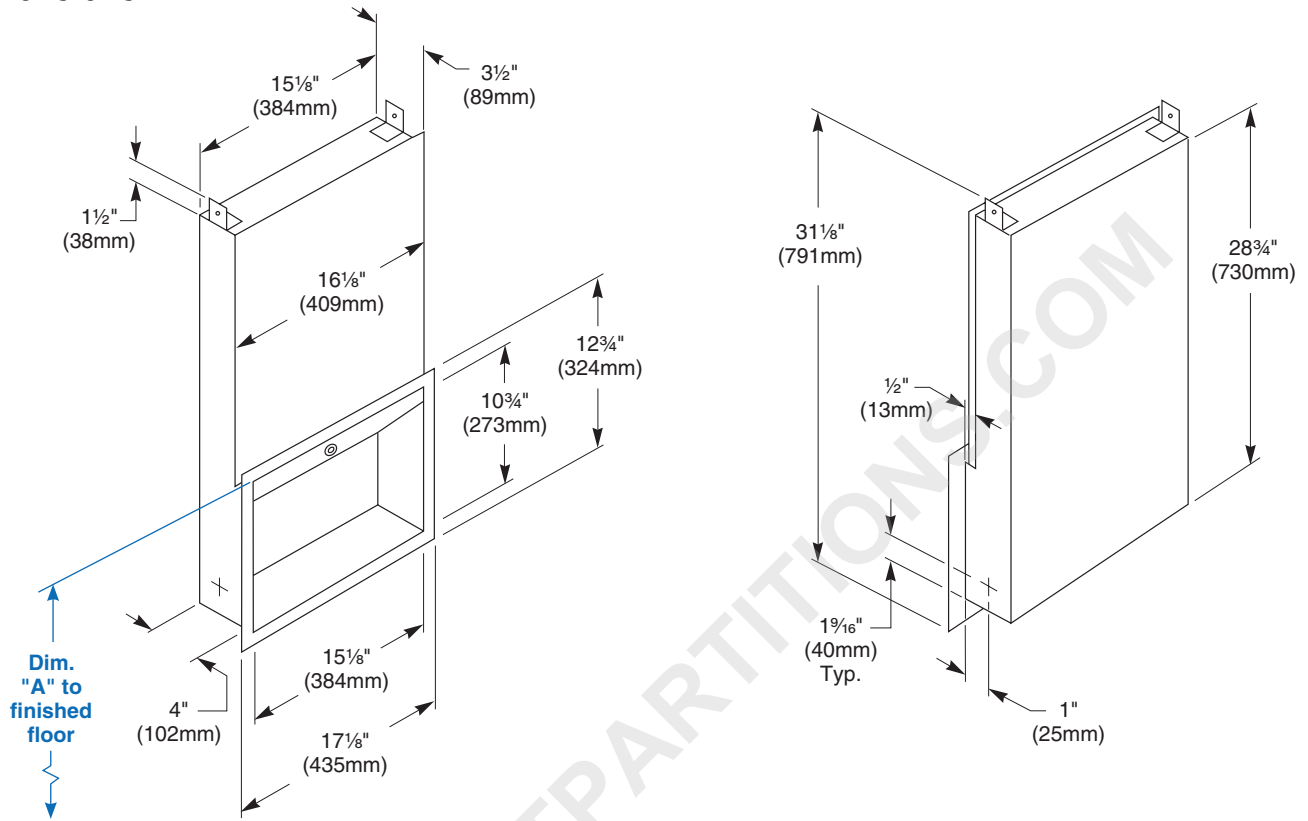

### Installation

Verify all rough-in dimensions prior to installation. Requires rough wall opening 15 5/8"W x 30 1/4"H x 4"D. Install cabinet prior to installation of wall surface or mirror. Secure to framing with mounting screws (included) at holes provided. Shim at screw points as required.

### Guide Specification

Recessed multi-purpose unit (for behind wall or mirror installation) consisting of recessed towel dispenser and shelf and shall be fabricated of stainless steel with exposed surfaces in satin finish. Towel dispenser with piano hinge and tumbler lock. Towel dispenser capacity 800 multi-fold or 600 C-fold towels.

**Overall dimensions: 17 1/8"W x 31 1/8"H x 4"D.**

**Dimensions**

<b>Dim. "A" Key Surface:</b>	For Dim. "A"	Top of Rough Wall Opening	Bottom of Rough Wall Opening
Paper towel top of opening to finished floor	48" (1219mm)	67" (1702mm)	35 7/8" (911mm)
	45" (1143mm)	64" (1626mm)	32 7/8" (835mm)
	42" (1067mm)	61" (1549mm)	29 7/8" (759mm)
	40" (1016mm)	59" (1499mm)	27 7/8" (708mm)
<b>Rough wall opening:</b>			
Recessed:	15 5/8" (397mm) Wide x 31 1/8" (791mm) High x 4" (102mm) Deep		