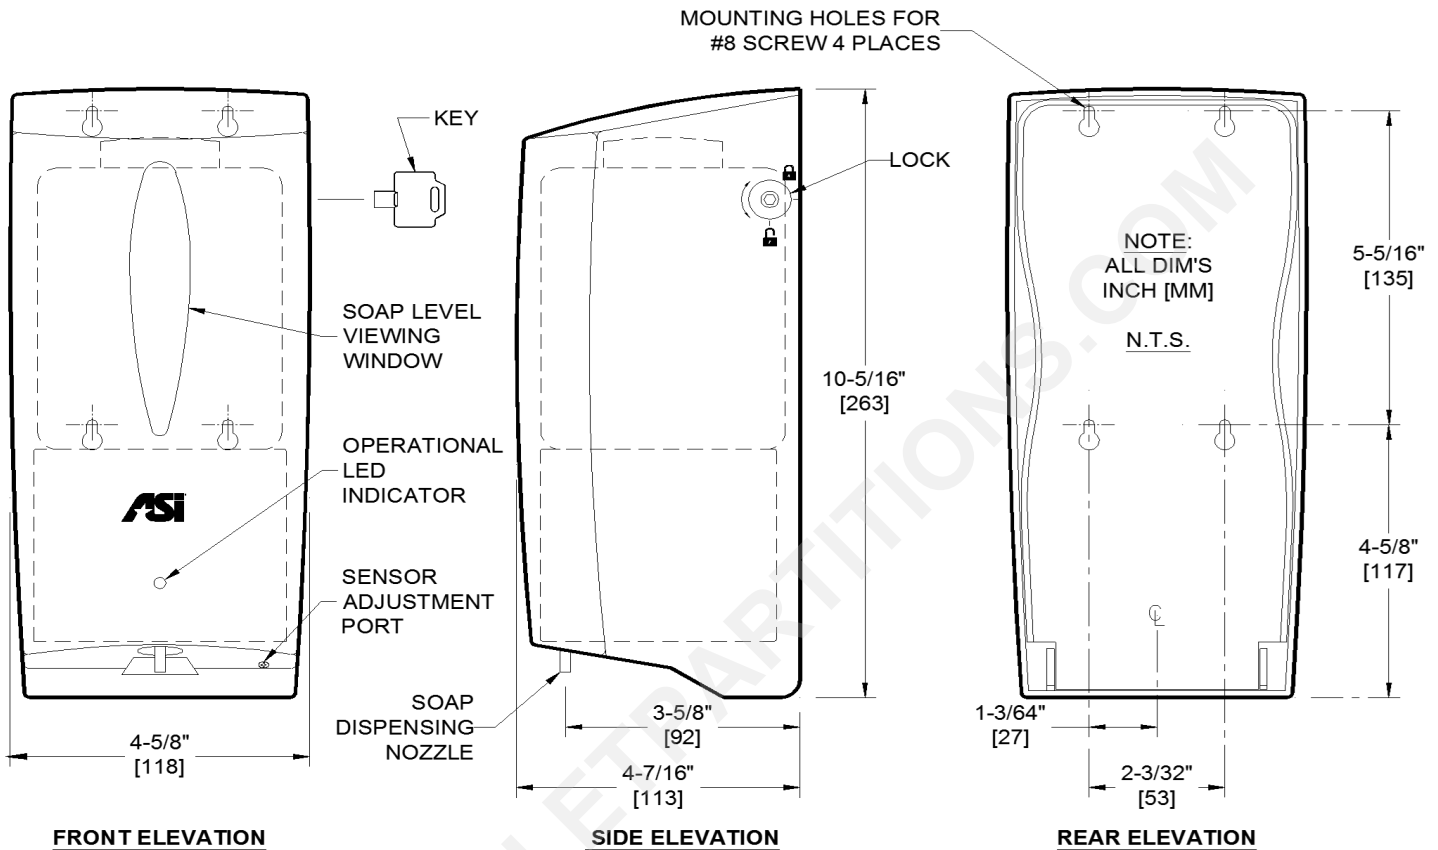

SPECIFICATION

Surface Mounted Automatic Liquid Soap Dispenser shall hold and dispense up to 800 ml (27 oz) of liquid and lotion soaps, synthetic detergents and antibacterial soaps containing PCMX and/or Triclosan with a viscosity range of between 1 and 3500 mPa•s or cP (MilliPascal-sec or Centipoise). Dispenser body shall be molded of white high impact plastic. Dispenser shall be powered by either one (1) 9V or six (6) AA-size (1.5V) batteries (not supplied) and shall operate automatically from IR sensor that shall activate soap dispensing when hands are placed in sensor zone. Sensor detection range shall be adjustable by owner. Dispenser shall pump a drop volume of .04 ± .01 fl oz (1.0 ml to 1.5 ml) of soap during each activation. A tamper resistant soap level-viewing window shall be provided. Unit shall have a swing open body secured with side-mounted lock that is opened with special key provided.

Surface Mounted Automatic Liquid Soap Dispenser shall be Model № 0361 of American Specialties, Inc., 441 Saw Mill River Road, Yonkers, New York 10701-4913

INSTALLATION

Install unit on wall or partition surface with four (4) № 8 screws and wall anchors (supplied). Recommended installation for general utility is 42" [1067] to 46" [1168] above finished floor and 10" [254] minimum above washbasin or countertop. A mounting template is provided in carton with each unit.

OPERATION

Soap is automatically dispensed when hands are placed in sensor zone. Dosage is preset by factory. Unit is reloaded by unlocking lock with special key (supplied), swinging open dispenser body, and removing and refilling internal soap container. Soap dispenser will continue to feed properly until empty. Tank supply is replenished manually on cycle determined by maintenance needs. A complete instruction manual is provided in carton with each unit.