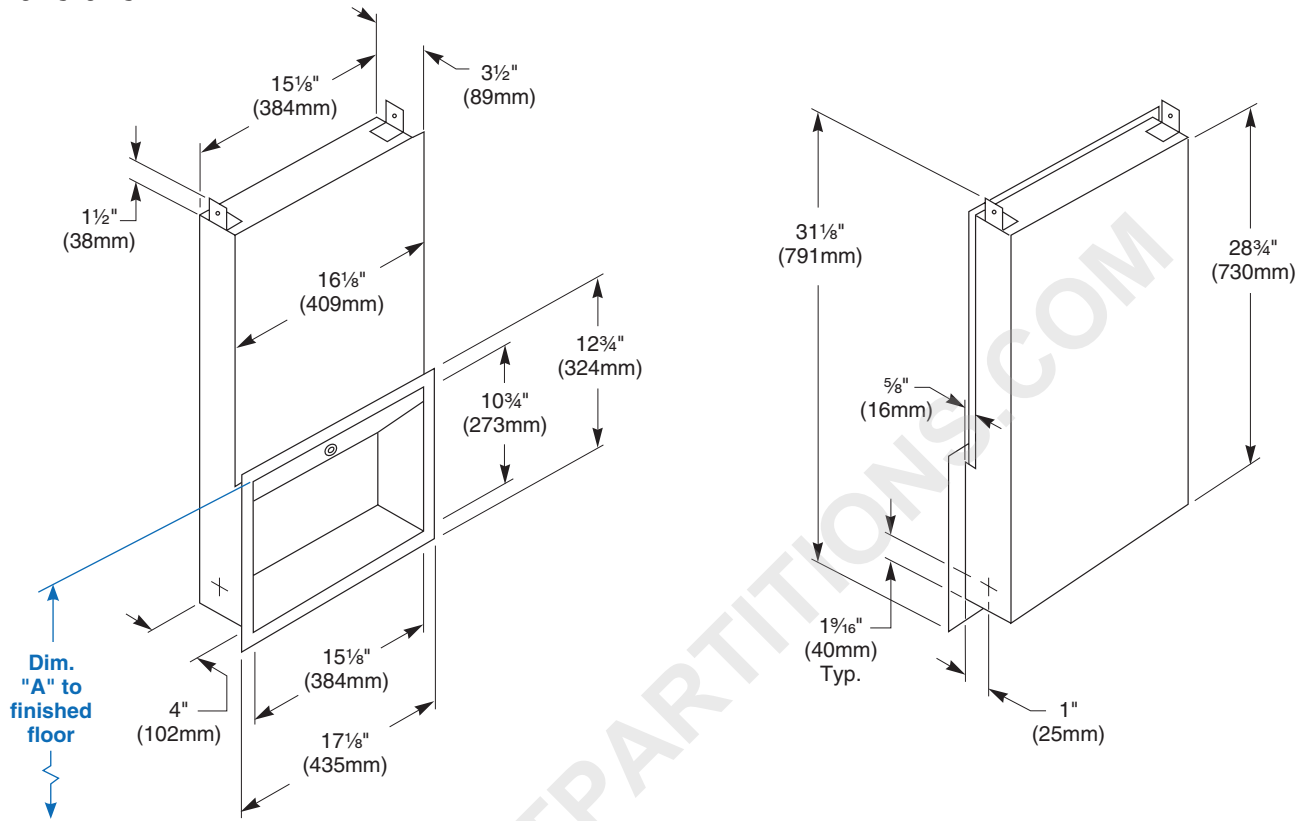

**Installation**

Verify all rough-in dimensions prior to installation. Requires rough wall opening 15 5/8"W x 30 1/4"H x 4"D. Install cabinet prior to installation of wall surface or mirror. Secure to framing with mounting screws (included) at holes provided. Shim at screw points as required.

**Guide Specification**

Recessed multi-purpose unit (for behind wall or mirror installation) consisting of recessed towel dispenser and shelf and shall be fabricated of stainless steel with exposed surfaces in satin finish. Towel dispenser with piano hinge and tumbler lock. Towel dispenser capacity 800 multi-fold or 600 C-fold towels.

**Overall dimensions: 17 1/8"W x 31 1/8"H x 4"D.**

**ADA Compliant**

- Consult local and national accessibility codes for proper installation guidelines.
- Conformity and compliance to local and national codes is the responsibility of the installer.

**Washroom Accessories  
 Document No. 8045**

**Dimensions**

<b>Dim. "A" Key Surface:</b>	For Dim. "A"	Top of Rough Wall Opening	Bottom of Rough Wall Opening
Paper towel top of opening to finished floor	48" (1219mm)	67" (1702mm)	35 7/8" (911mm)
	45" (1143mm)	64" (1626mm)	32 7/8" (835mm)
	42" (1067mm)	61" (1549mm)	29 7/8" (759mm)
	40" (1016mm)	59" (1499mm)	27 7/8" (708mm)
<b>Rough wall opening:</b>			
Recessed: 2/23/2011 15 5/8" (397mm) Wide x 31 1/8" (791mm) High x 4" (102mm) Deep			