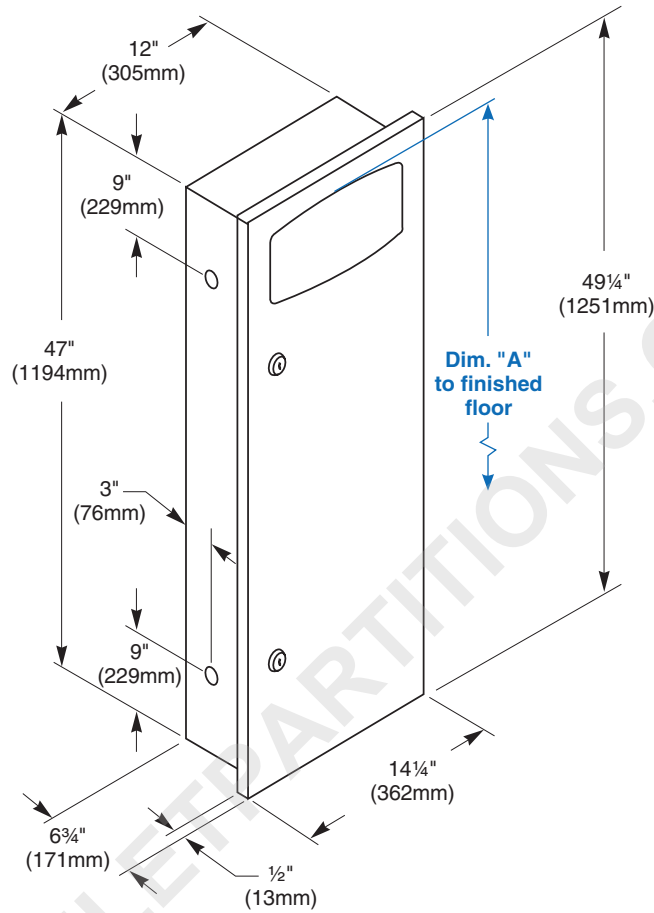

Capacity

9.2 gal. (1.24 cu. ft.)

Operation

Waste receptacle insert removable by unlocking cabinet door.

Installation

Verify all rough-in dimensions prior to installation. Recessed unit requires rough wall opening 12¹/₂"W x 47¹/₂"H x 6¹/₂"D (Semi-recessed unit only 3" deep). Secure to framing with mounting screws (included) at holes provided. Shim at screw points as required.

Guide Specification

Recessed waste receptacle shall be fabricated of heavy gauge stainless steel with exposed surfaces in satin finish. Cabinet door of 18 gauge stainless steel with full-length piano hinge and secured by tumbler lock. Removable 9.2-gal. leakproof molded plastic insert for waste receptacle.

Overall dimensions: 14¹/₄"W x 49¹/₄"H x 6³/₄"D.

ADA Compliant

- Consult local and national accessibility codes for proper installation guidelines.
- Conformity and compliance to local and national codes is the responsibility of the installer.

Dimensions

Dim. "A" Key Surface:	For Dim. "A"	Top of Rough Wall Opening	Bottom of Rough Wall Opening
Top of door (6 ⁷ / ₈ " door opening) to finished floor	50" (1270mm)	51" (1295mm)	3 ¹ / ₂ " (89mm)
	48" (1219mm)	49" (1245mm)	1 ¹ / ₂ " (38mm)
Rough wall opening:			
Surface Mount:	No rough opening, see overall dimensions		
Recessed:	12 ¹ / ₂ " (318mm) Wide x 47 ¹ / ₂ " (1207mm) High x 6 ¹ / ₂ " (166mm) Deep		
Semi-Recessed:	12 ¹ / ₂ " (318mm) Wide x 47 ¹ / ₂ " (1207mm) High x 3" (76mm) Deep		