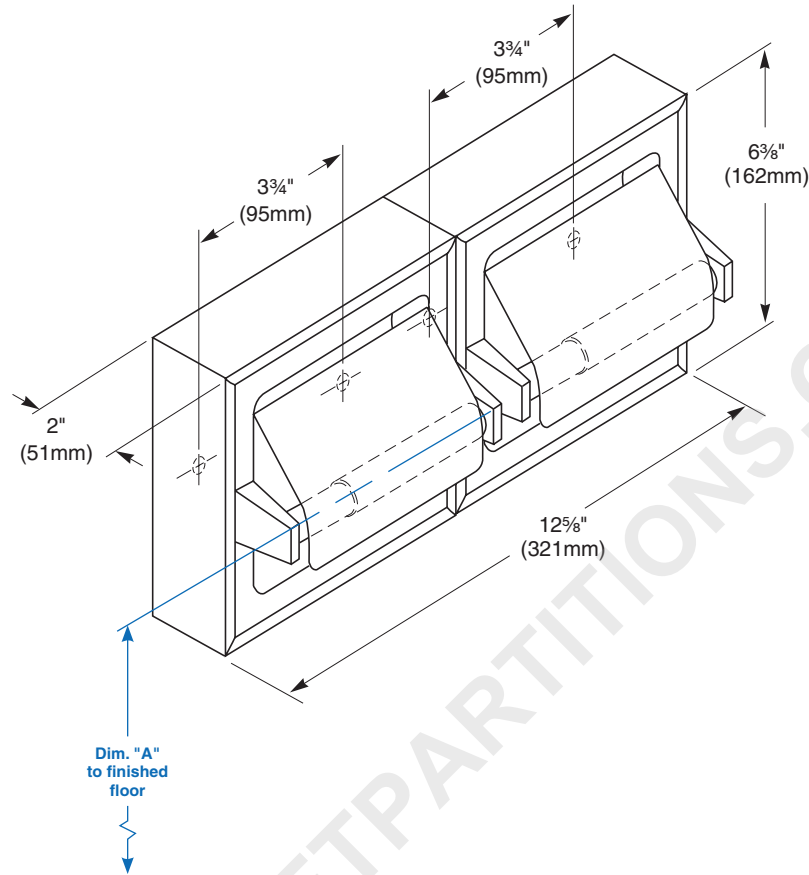

Capacity

Two standard core toilet tissue rolls through 5½" in diameter.

Operation

Concealed spring permits spindle to telescope for servicing. Spindle turns freely for non-controlled delivery. Hinged hood prevents unintentional unraveling while keeping top tissue surface clean. Hinged hood is not removable.

Guide Specification

Surface-mounted roll toilet tissue dispenser with hinged hood shall be bright polished stainless steel and hold two standard core toilet tissue rolls.

Overall dimensions: 12½"W x 6¾"H x 2"D.

Dimensions

Dim. "A" Key Surface:	For Dim. "A"	Top of Unit	Bottom of Unit
Centerline of spindle to finished floor (bottom edge of paper roll 3" below centerline of spindle)	23" (584mm)	26" (660mm)	19 5/8" (498mm)
	22" (559mm)	25" (635mm)	18 5/8" (473mm)
	21" (533mm)	24" (610mm)	17 7/8" (448mm)
	20" (508mm)	23" (584mm)	16 5/8" (422mm)
	19" (483mm)	22" (559mm)	15 5/8" (397mm)
	18" (457mm)	21" (533mm)	14 5/8" (371mm)
Rough wall opening:			
Surface Mount:	No rough opening, see overall dimensions		