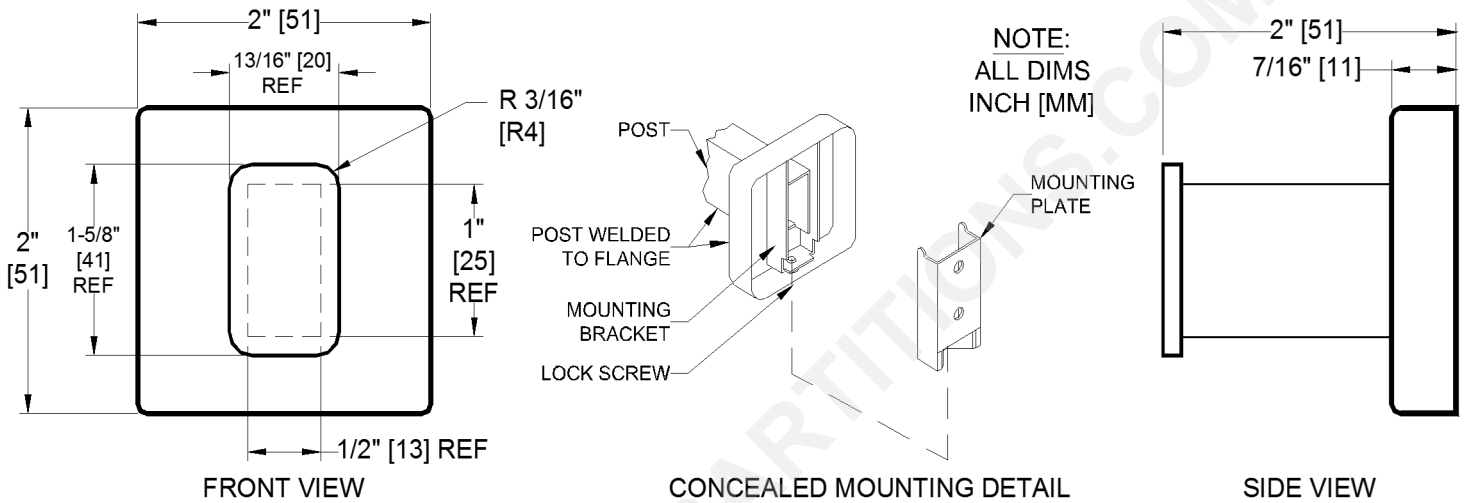

SPECIFICATION

Single Robe Hook shall be fabricated of stainless steel alloy 18-8, type 304. Post shall be 22 gauge, 1/2" x 1" [13 x 25] rectangular tubing with formed 22 gauge mounting flange and bracket welded on end. Cap plate shall be 14 gauge, 3/4" x 1-1/4" [19 x 32] with radiused corners and internally welded to outer end. Mounting plate shall be included and shall be 18 gauge. A stainless steel set screw shall be provided on bottom perimeter of flange to lock unit to mounting plate. Surface finish shall be bright, satin or white powder coated, as chosen by option and indicated by code suffix.

Single Robe Hook shall be Model № 7340-____ {specify surface finish code suffix} of American Specialties, Inc., 441 Saw Mill River Road, Yonkers, New York 10701-4913

INSTALLATION

Surface mount unit on door back or wall using two (2) №10 self tapping screws (by others) through holes provided in mounting plate into suitable prepared mountings (by others) or other suitable mounting hardware (by others) to suit door or wall conditions. Hang post and flange assembly on mounting plate and tighten set screw to lock unit to plate. For compliance with ICC/ANSI A-117.1-2003 and 2010 ADA Accessibility Standards, install unit with top of hook 48" [1219] maximum above finished floor (MAX AFF) or 46" [1168] MAX AFF if side reach access over an obstruction (e.g. vanity) with reach depth greater than 10" [254] and less than 25" [635] is only provided or 44" [1118] MAX AFF if forward reach over an obstruction with reach depth greater than 20" [508] and less than 25" [635] is only provided. For general utility, install hook with centerline of mounting plate 68" [1727] AFF.