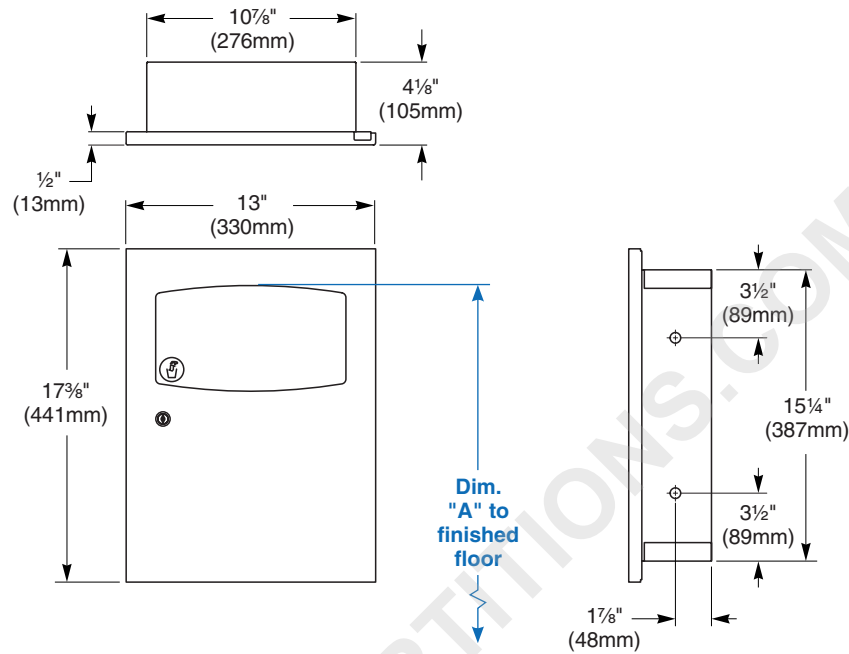

Verify all rough-in dimensions prior to installation. Recessed unit requires rough wall opening 11 $\frac{1}{2}$ "W x 15 $\frac{3}{4}$ "H x 4"D (Semi-recessed unit only 2 $\frac{1}{2}$ " deep). Secure to framing with mounting screws (included) at holes provided. Shim at screw points as required.

Guide Specification

Recessed napkin disposal shall be fabricated of stainless steel with exposed surfaces in satin finish. Door with full-length concealed piano hinge and lock. Self-closing push flap door secured by piano hinge. Removable molded plastic receptacle.

Overall dimensions: 13"W x 17 $\frac{3}{4}$ "H x 4 $\frac{1}{8}$ "D.

ADA Compliant

- Consult local and national accessibility codes for proper installation guidelines.
- Conformity and compliance to local and national codes is the responsibility of the installer.

Dimensions

Dim. "A" Key Surface:	For Dim. "A"	Top of Rough Wall Opening	Bottom of Rough Wall Opening
Top of Door (5 1/2" Door Opening) to Finished Floor	48" (1219mm)	49" (1245mm)	33 1/4" (845mm)
	45" (1143mm)	46" (1168mm)	30 1/4" (768mm)
	42" (1067mm)	43" (1092mm)	27 1/4" (692mm)
	36" (914mm)	37" (940mm)	21 1/4" (540mm)
	33" (838mm)	34" (864mm)	18 1/4" (464mm)
Rough wall opening:			
Surface Mount:	No rough opening, see overall dimensions		
Recessed:	11 3/8" (289mm) Wide x 15 3/4" (400mm) High x 4" (102mm) Deep		
Semi-Recessed:	11 3/8" (289mm) Wide x 15 3/4" (400mm) High x 2" (51mm) Deep		