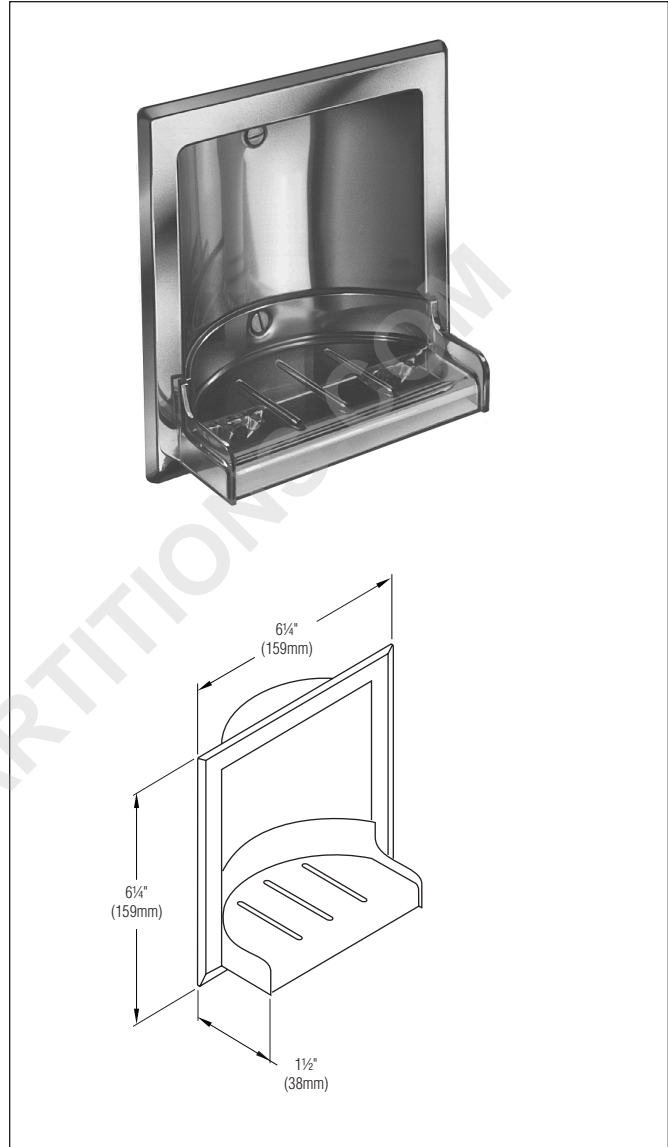

- Recess-Mounted
- Stainless Steel
- Model 9352 – Bright Polish (Model 9362 comes with Towel Bar)
- Model 9353 – Satin Stainless Steel (Model 9363 comes with Towel Bar)

Product Materials

HOUSING: stainless steel.

SOAP TRAY: heavy clear plastic.

Operation

Soap tray is removable for cleaning.

Installation

Verify all rough-in dimensions prior to installation. Requires rough wall opening 5¼"W x 5¼"H x 2"D. Secure to framing with screws (included) at holes provided.

Optional Features

Feature	Suffix
<input type="checkbox"/> Back clamp for gypsum wallboard mounting	-55

Guide Specification

Recess-mounted soap dish shall be stainless steel with removable soap tray.

Overall dimensions: 6¼"W x 6¼"H x 2"D.