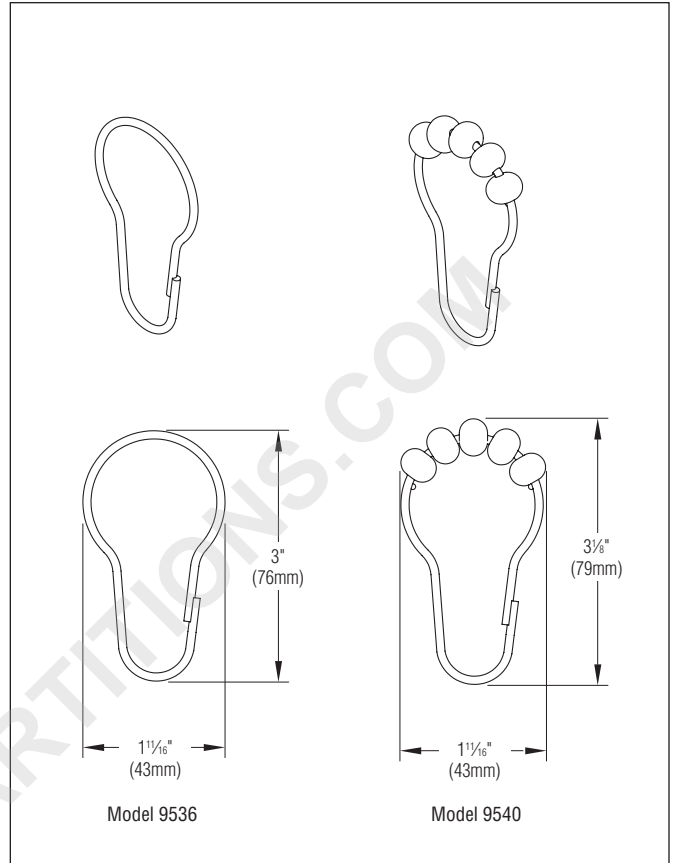

9536, 9540 Shower Curtain Hook

- ☑ Model 9536 – Shower Curtain Hook **Bradex**[®]
- ☑ Model 9540 – Shower Curtain Hook with Rollers **Bradex**[®]

Product Materials

Model 9536 Shower Curtain Hook: stainless steel spring wire with snap fastener. Can be used with 1" and 1¼" diameter curtain rods.

Model 9540 Shower Curtain Hook with Rollers: stainless steel wire with snap fastener. Rollers are brass with nickel plating. Five rollers per hook. Can be used with 1" and 1¼" diameter curtain rods.

Orders composed of products indicated as **Bradex**[®] will be available to ship in three days after receipt of order at the factory. There is no pricing penalty for this service from Bradley.