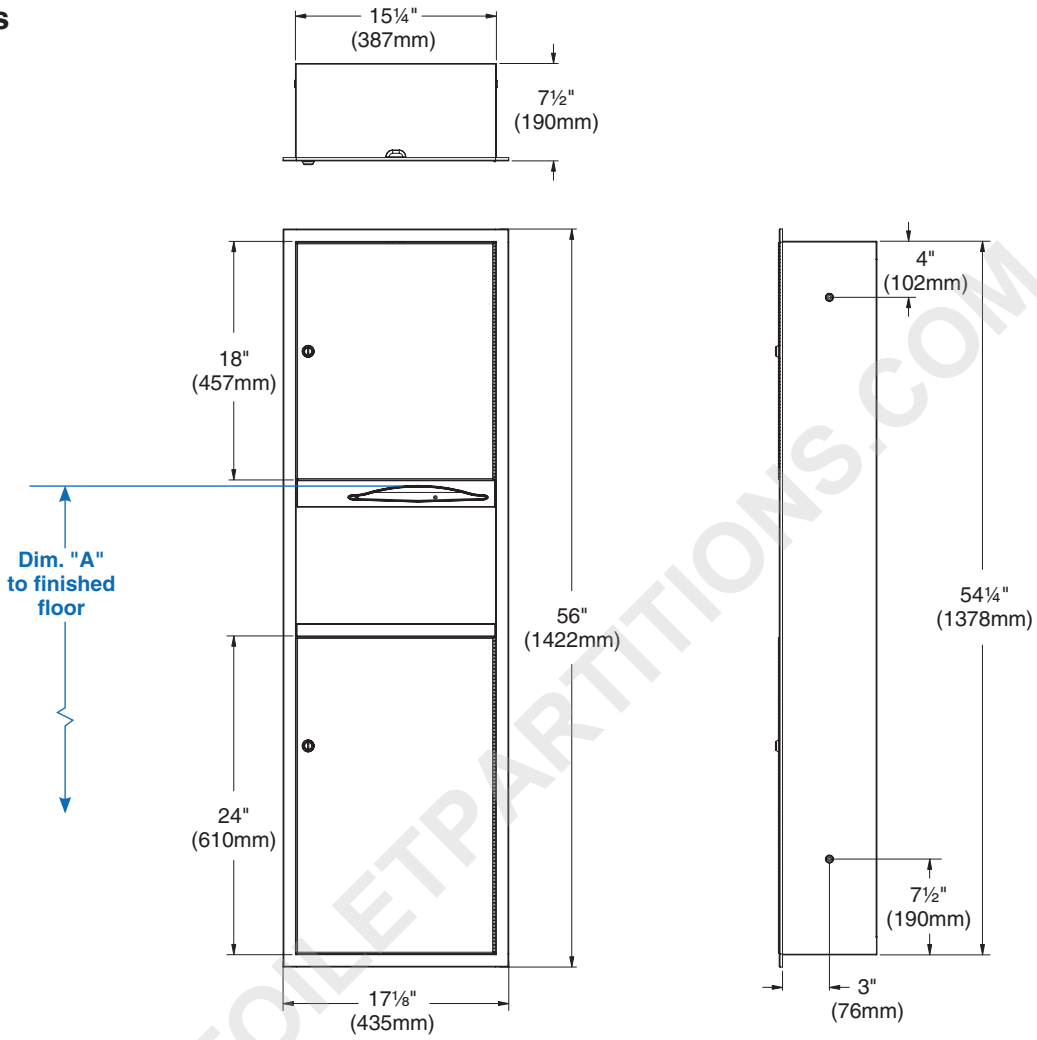

Dimensions

Dim. "A" Key Surface:	For Dim. "A"	Top of Rough Wall Opening	Bottom of Rough Wall Opening
Paper towel top of opening to finished floor	48" (1219mm)	66 3/4" (1695mm)	12" (305mm)
	45" (1143mm)	63 3/4" (1619mm)	9" (229mm)
	42" (1067mm)	60 3/4" (1543mm)	6" (152mm)
	40" (1016mm)	58 3/4" (1492mm)	4" (102mm)
Rough wall opening:			
Surface Mount:	No rough opening, see overall dimensions		
Recessed:	15 3/4" (401mm) Wide x 54 3/4" (1391mm) High x 7 1/2" (191mm) Deep		
Semi-Recessed:	15 3/4" (401mm) Wide x 54 3/4" (1391mm) High x 3 1/2" (89mm) Deep		