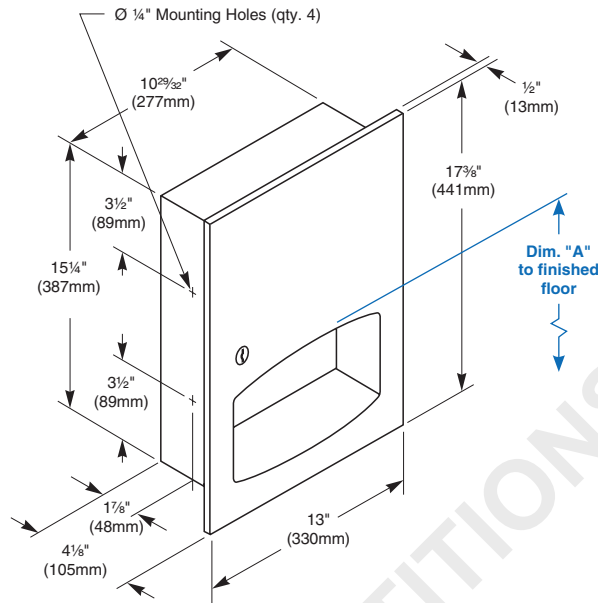

TOWEL DISPENSER: 22 gauge stainless steel.

Capacity

400 multi-fold or 300 C-fold paper towels.

Operation

Towel dispenser holds multi-fold or C-fold towels without use of special adapter.

Installation

Verify all rough-in dimensions prior to installation. Recessed unit requires rough wall opening 11 $\frac{1}{2}$ "W x 15 $\frac{3}{4}$ "H x 4"D (Semi-recessed unit only 2 $\frac{1}{8}$ " deep). Secure to framing with mounting screws (included) at holes provided. Shim at screw points as required. Surface-mounted units must have holes drilled by installer.

Guide Specification

Recessed towel dispenser shall be fabricated of heavy gauge stainless steel with exposed surfaces in satin finish. Cabinet door of 18 gauge stainless steel with full length piano hinge and secured by tumbler lock. Towel dispenser capacity 400 multi-fold or 300 C-fold towels.

Overall dimensions: 13"W x 17 $\frac{3}{8}$ "H x 4 $\frac{1}{8}$ "D.

ADA Compliant

- Consult local and national accessibility codes for proper installation guidelines.
- Conformity and compliance to local and national codes is the responsibility of the installer.

Dim. "A" Key Surface:	For Dim. "A"	Top of Rough Wall Opening	Bottom of Rough Wall Opening
Paper towel top of opening to finished floor	48" (1219mm)	57 1/4" (1454mm)	41 1/2" (1054mm)
	45" (1143mm)	54 1/4" (1378mm)	38 1/2" (978mm)
	42" (1067mm)	51 1/4" (1302mm)	35 1/2" (902mm)
	40" (1016mm)	49 1/4" (1251mm)	33 1/2" (851mm)
Rough wall opening:			
Surface Mount:	No rough opening, see overall dimensions		
Recessed:	11 2/5" (290mm) Wide x 15 3/4" (401mm) High x 4" (102mm) Deep		
Semi-recessed:	11 2/5" (290mm) Wide x 15 3/4" (401mm) High x 2 1/8" (54mm) Deep		