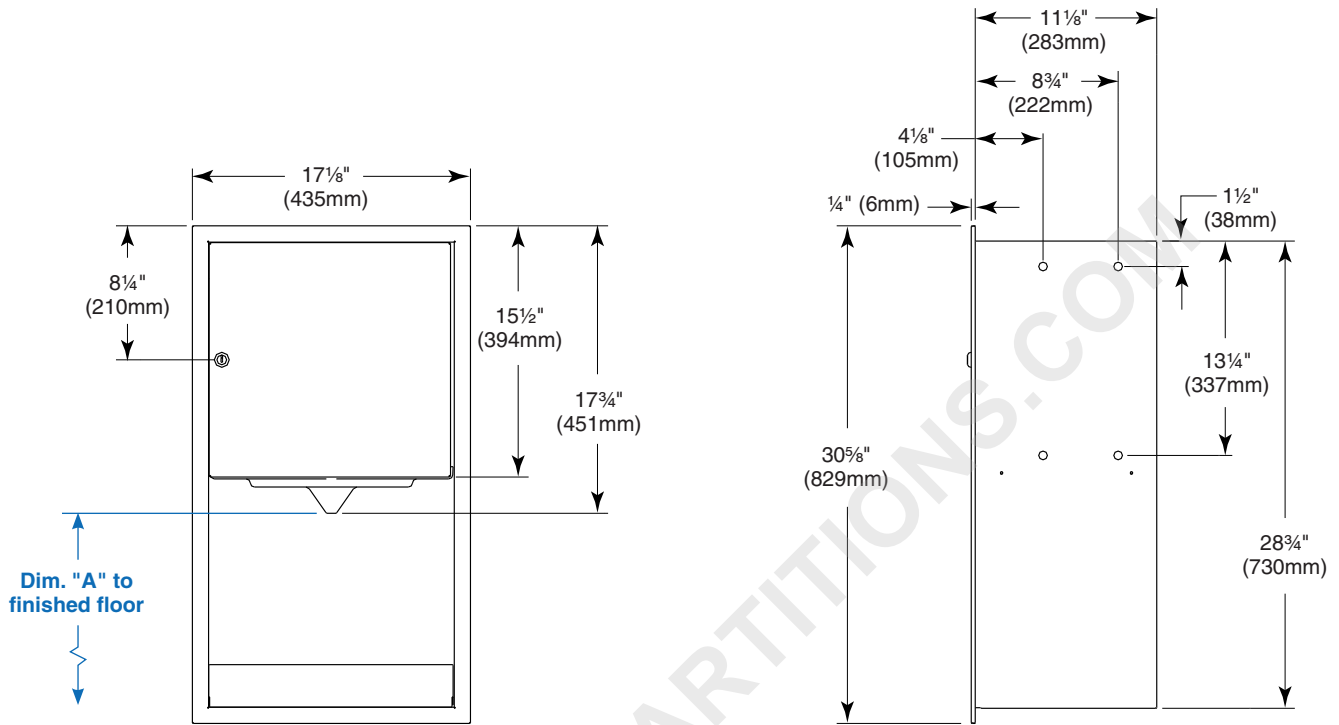

TOWEL DISPENSER: black ABS plastic.

Capacity

One standard core center pull towel roll up to 9" wide x 9" diameter.

Installation

Verify all rough-in dimensions prior to installation. Recessed unit requires rough wall opening 15 $\frac{3}{16}$ "W x 28 $\frac{3}{4}$ "H x 11 $\frac{1}{8}$ "D (Semi-recessed unit requires 3 $\frac{1}{2}$ "D). Secure to framing with mounting screws (included) at holes provided. Shim at screw points as required.

Guide Specification

Recessed or semi-recessed towel dispenser shall be fabricated of stainless steel with exposed surfaces in satin finish. Cabinet door shall have full length piano hinge and be secured with tumbler lock. Towel dispenser to accommodate one standard center pull paper towel roll up to 9" wide x 9" diameter.

Overall dimensions: 17 $\frac{1}{8}$ "W x 30 $\frac{5}{8}$ "H x 11 $\frac{1}{8}$ "D.

ADA Compliant

- Consult local and national accessibility codes for proper installation guidelines.
- Conformity and compliance to local and national codes is the responsibility of the installer.

Dimensions

Dim. "A" Key Surface:	For Dim. "A"	Top of Rough Wall Opening	Bottom of Rough Wall Opening
Paper towel top of opening to finished floor	48" (1219mm)	64 3/4" (1645mm)	36" (914mm)
	45" (1143mm)	61 3/4" (1568mm)	33" (838mm)
	42" (1067mm)	58 3/4" (1492mm)	30" (762mm)
	40" (1016mm)	56 3/4" (1441mm)	28" (711mm)
Rough wall opening:			
Surface Mount:	No rough opening, see overall dimensions		
Recessed:	15 1/8" (386mm) Wide x 28 3/4" (731mm) High x 11 1/8" (283mm) Deep		
Semi-Recessed:	15 1/8" (386mm) Wide x 28 3/4" (731mm) High x 3 1/2" (89mm) Deep		