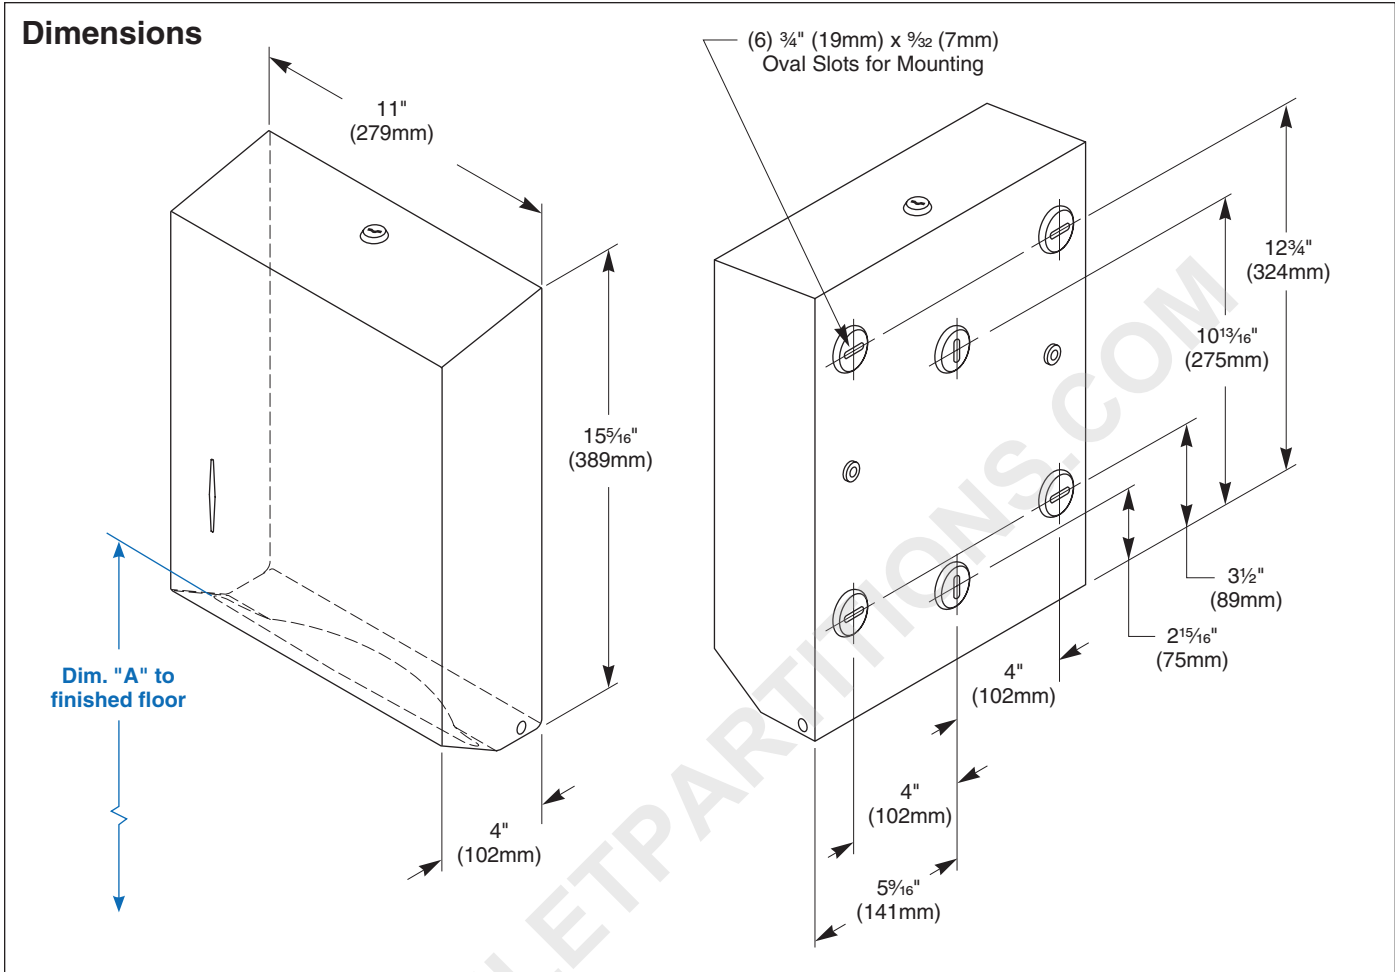

**Model 250-15 — Surface-Mounted  
Bradex®**

- C-Fold/Multi-Fold Towels
- Tumbler Lock

**Product Materials**

**UNIT:** 22 gauge stainless steel with exposed surfaces in architectural satin finish. Smooth corners, free of burrs and sharp edges. Tumbler lock keyed like other Bradley units. Cabinet hinged at bottom to allow easy filling. Refill indicator slot on face of cabinet. Rolled edge on dispenser opening.

**Capacity**

525 multi-fold or 400 C-fold paper towels.

**Operation**

Unit holds multi-fold or C-fold towels without use of special adapter.

**Installation**

Verify all rough-in dimensions prior to installation. Secure to wall with mounting screws (not included) at holes provided. Mounting kit (#899-027) available through Bradley. Visit [bradleycorp.com](http://bradleycorp.com) for more information. Provide in-wall backing at mounting screw locations.

**Overall dimensions: 11"W x 15<sup>5</sup>/<sub>16</sub>"H x 4"D.**

**ADA Compliant**

- Consult local and national accessibility codes for proper installation guidelines.
- Conformity and compliance to local and national codes is the responsibility of the installer.

Dim. "A" Key Surface:	For Dim. "A"	Top of Rough Wall Opening	Bottom of Rough Wall Opening
Paper towel top of opening to finished floor	48" (1219mm)	62 1/2" (1588mm)	47 3/16" (1199mm)
	45" (1143mm)	59 1/2" (1511mm)	44 3/16" (1122mm)
	42" (1067mm)	56 1/2" (1435mm)	41 3/16" (1046mm)
	40" (1016mm)	54 1/2" (1384mm)	39 3/16" (995mm)
<b>Rough wall opening:</b>			
Surface Mount:	No rough opening, see overall dimensions		