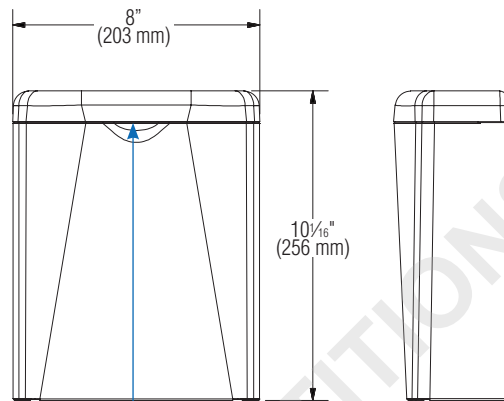

Dimensions

Dim. "A" to finished floor

Dim. "A" Key Surface:	For Dim. "A"	Locate Top of Unit	Locate Bottom of Unit
Waste receptacle top lip to finished floor	48" (1219mm)	49" (1245mm)	38 ¹⁵ / ₁₆ " (989mm)
	40" (1016mm)	41" (1041mm)	30 ¹⁵ / ₁₆ " (786mm)
	32" (813mm)	33" (838mm)	22 ¹⁵ / ₁₆ " (583mm)
	24" (610mm)	25" (635mm)	14 ¹⁵ / ₁₆ " (379mm)