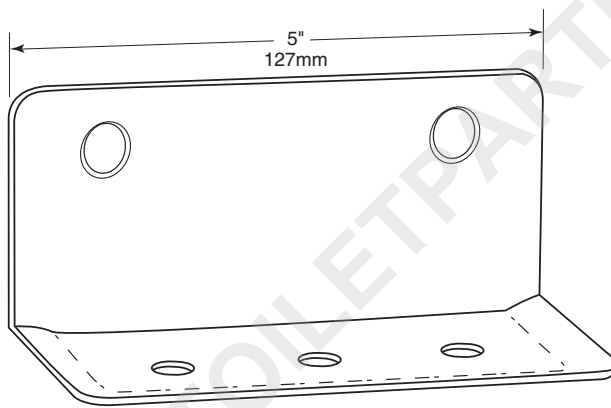

**SURFACE-MOUNTED
MAXIMUM SECURITY
SOAP DISH
(FRONT MOUNTED)**

MSA-5

CONSTRUCTION:

Fabricated of type 304 11-gauge (3mm) stainless steel, with three 3/8" (10mm) diameter drainage holes.

Surface-Mounted Maximum Security Soap Dish Front Mounted shall be Model MSA-5 of Gamco Commercial Restroom Accessories, One Gamco Place, Durant, OK, 74701-1910