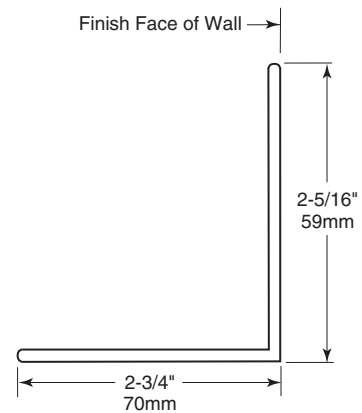

**SURFACE-MOUNTED
MAXIMUM SECURITY
SOAP DISH
(FRONT MOUNTED)**

MSA-5

CONSTRUCTION:

Fabricated of type 304 11-gauge (3mm) stainless steel, with three 3/8" (10mm) diameter drainage holes.

Surface-Mounted Maximum Security Soap Dish Front Mounted shall be Model MSA-5 of Gamco Commercial Restroom Accessories, One Gamco Place, Durant, OK, 74701-1910