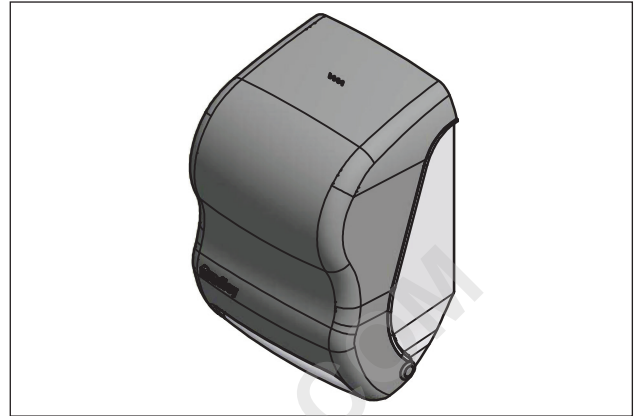

□ Model 2496 — Surface-Mounted with Sensor Activation **Bradex**[®]

Product Materials

UNIT: Constructed of high impact material. Door is translucent, and fabricated from durable high-impact plastic.

Capacity

Dispenses non-perforated roll towels up to 8-1/2" in diameter and 8" wide with core sizes from 1 1/2"-2". Dispenser also allows for 4" diameter stub roll.

Operation

After loading paper and supplying power, simply close the dispenser cover. A 10" towel will be dispensed, and the unit is now ready for use. Operates with 4 "D" size alkaline batteries (not included). Automatic transfer system will integrate stub roll when the primary is nearly depleted. A flashing red indicator light indicates that batteries need to be replaced.

Installation

Verify all rough-in dimensions prior to installation. Secure to wall using convenient mounting slots and use appropriate mounting devices supplied by installer.

- Model 2496 fits inside Model 2271, and the two units can be combined to create a multi-purpose cabinet.

Guide Specification

Dispenser housing is fabricated from durable high impact material. The cover shall be fabricated from translucent high impact plastic. Dispenser shall have a sensor-operated towel dispensing mechanism. Dispenser will dispense a 10" towel after each tear of paper. Dispenser will be provided with a key activated spring lock. Dispenser shall include a transfer system which will automatically start feeding the paper web of the top roll when the lower roll is nearly depleted.