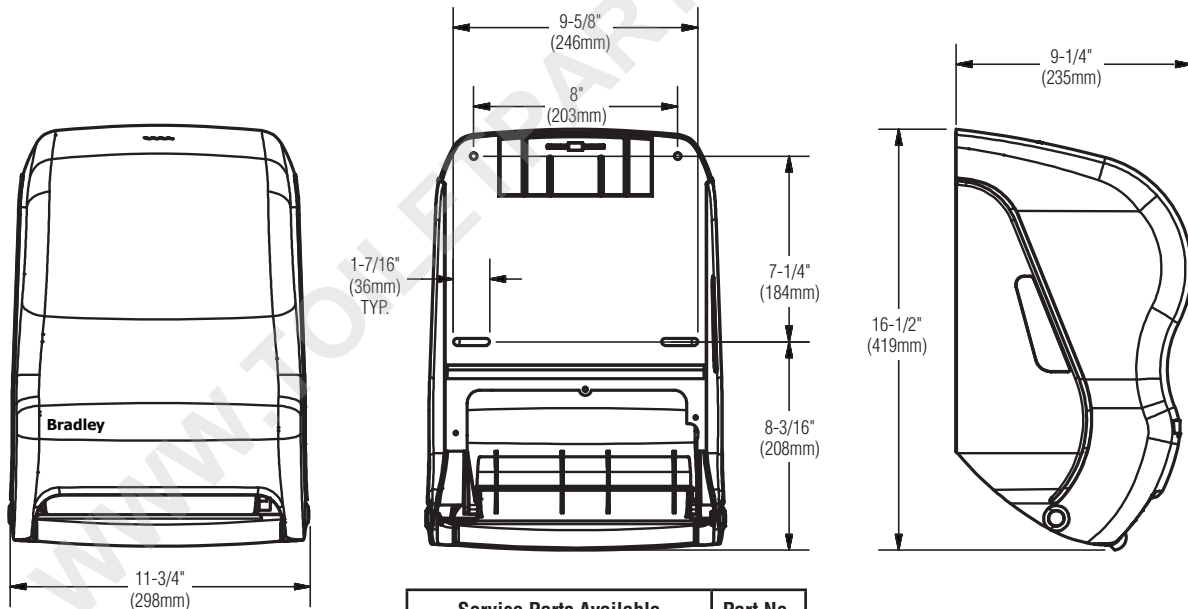

Dispenses non-perforated roll towels up to 8-1/2" in diameter and 8" wide with core sizes from 1 1/2"-2". Dispenser also allows for 4" diameter stub roll.

Operation

After loading paper and supplying power, simply close the dispenser cover. A 10" towel will be dispensed, and the unit is now ready for use. Operates with 4 "D" size alkaline batteries (not included). Automatic transfer system will integrate stub roll when the primary is nearly depleted. A flashing red indicator light indicates that batteries need to be replaced.

Installation

Verify all rough-in dimensions prior to installation. Secure to wall using convenient mounting slots and use appropriate mounting devices supplied by installer.

- Model 2496 fits inside Model 2271, and the two units can be combined to create a multi-purpose cabinet.

Overall dimensions: 11-3/4"W x 16-1/2"H x 9-1/4"D.

Service Parts Available	Part No.
<input type="checkbox"/> Replacement Cover (no logo)	P15-458
<input type="checkbox"/> Key	P15-454
<input type="checkbox"/> AC Conversion Pack	P15-459
<input type="checkbox"/> Keyless Handle	P10-740