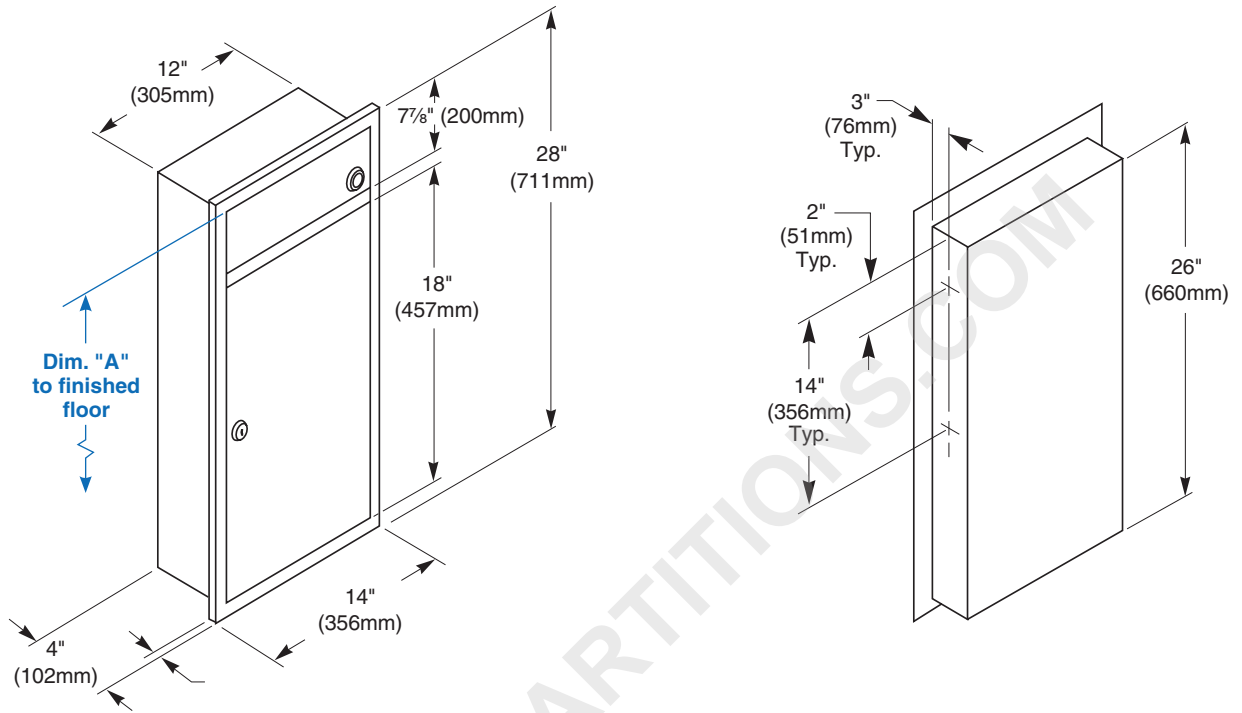

WASTE CONTAINER INSERT: leakproof molded plastic.

Capacity

2.8 gal. (0.37 cu. ft.)

Operation

Waste container insert removable by unlocking cabinet door.

Installation

Verify all rough-in dimensions prior to installation. Recessed unit requires rough wall opening 12 1/2"W x 26 1/2"H x 4"D. Secure to framing with mounting screws (included) at holes provided. Shim at screw points as required.

Guide Specification

Recessed waste receptacle shall be fabricated of 22 gauge stainless steel with seamless exposed surfaces in satin finish. Cabinet door with piano hinge and tumbler lock. Push flap door covers receptacle opening. Removable 2.8-gal. leakproof molded plastic insert for waste receptacle.

Overall dimensions: 14"W x 28"H x 4"D.

ADA Compliant

- Consult local and national accessibility codes for proper installation guidelines.
- Conformity and compliance to local and national codes is the responsibility of the installer.

Dimensions

Dim. "A" Key Surface:	For Dim. "A"	Top of Rough Wall Opening	Bottom of Rough Wall Opening
Top of door (6 7/8" door opening) to finished floor	48" (1219mm)	48 1/4" (1226mm)	21 3/4" (552mm)
	45" (1143mm)	45 1/4" (1149mm)	18 3/4" (476mm)
	42" (1067mm)	42 1/4" (1073mm)	15 3/4" (400mm)
	40" (1016mm)	40 1/4" (1022mm)	13 3/4" (349mm)
Rough wall opening:			
Surface Mount:	No rough opening, see overall dimensions		
Recessed:	12 1/2" (318mm) Wide x 26 1/2" (674mm) High x 4" (102mm) Deep		
Semi-Recessed:	12 1/2" (318mm) Wide x 26 1/2" (674mm) High x 2" (51mm) Deep		