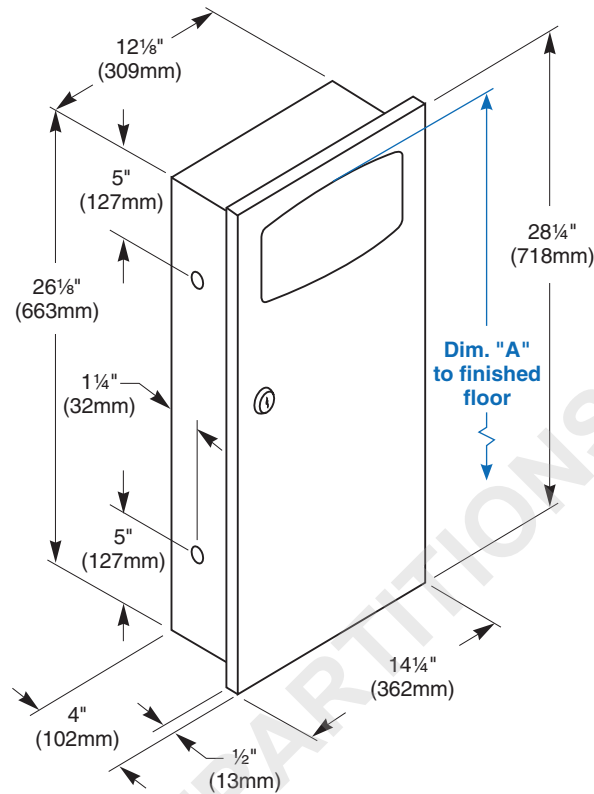

Operation

Waste receptacle insert removable by unlocking cabinet door.

Installation

Verify all rough-in dimensions prior to installation. Recessed unit requires rough wall opening 12¾"W x 26¾"H x 4"D. Secure to framing with mounting screws (included) at holes provided. Shim at screw points as required.

Guide Specification

Recessed waste receptacle shall be fabricated of heavy gauge stainless steel with exposed surfaces in satin finish. Cabinet door of 18 gauge stainless steel with full-length piano hinge and secured by tumbler lock. Removable 2.8-gal. leakproof molded plastic insert for waste receptacle.

Overall dimensions: 14¼"W x 28¼"H x 4"D.

ADA Compliant

- Consult local and national accessibility codes for proper installation guidelines.
- Conformity and compliance to local and national codes is the responsibility of the installer.

Dimensions

Dim. "A" Key Surface:	For Dim. "A"	Top of Rough Wall Opening	Bottom of Rough Wall Opening
Top of door (5 1/2" door opening) to finished floor	48" (1219mm)	49" (1245mm)	22 5/8" (568mm)
	45" (1143mm)	46" (1168mm)	19 5/8" (492mm)
	42" (1067mm)	43" (1092mm)	16 5/8" (416mm)
	40" (1016mm)	41" (1041mm)	14 5/8" (365mm)
Rough wall opening:			
Surface Mount:	No rough opening, see overall dimensions		
Recessed:	12 5/8" (321mm) Wide x 26 5/8" (677mm) High x 4" (102mm) Deep		
Semi-Recessed:	12 5/8" (321mm) Wide x 26 5/8" (677mm) High x 1 1/2" (39mm) Deep		