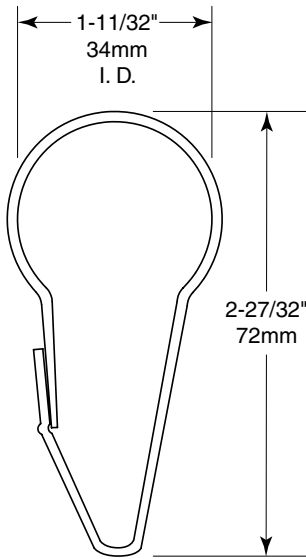

Date:

Project Name:

100-CH Chrome-Plated Steel

100-CHSS Stainless Steel

100-CHNR Chrome-Plated Steel with nylon rollers

CONSTRUCTION:

Type-304 0.109" (2mm) diameter stainless steel or chrome-plated

INSTALLATION:

Hooks snap open or come permentaly open to allow placement on a 1" (25mm) or 1-1/4" (32mm) diameter shower curtain rods. Recommended for use with Gamco Models SR-100, SR-125.

Shower Curtain Hook shall be Model _____ (insert model number) of Gamco Commercial Restroom Accessories, A Division of Bobrick, One Gamco Place, Durant, OK 74701-1910, Tel: 1-800-451-5766, Web: www.GAMCOUSA.com