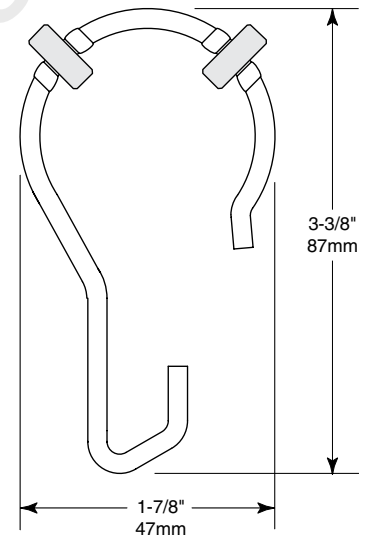

Date:

Project Name:

100-CH Chrome-Plated Steel

100-CHSS Stainless Steel

100-CHNR Chrome-Plated Steel with nylon rollers

CONSTRUCTION:

Type-304 0.109" (2mm) diameter stainless steel or chrome-plated

INSTALLATION:

Hooks snap open or come permentaly open to allow placement on a 1" (25mm) or 1-1/4" (32mm) diameter shower curtain rods. Recommended for use with Gamco Models SR-100, SR-125.

Shower Curtain Hook shall be Model _____ (insert model number) of Gamco Commercial Restroom Accessories, A Division of Bobrick, One Gamco Place, Durant, OK 74701-1910, Tel: 1-800-451-5766, Web: www.GAMCOUSA.com