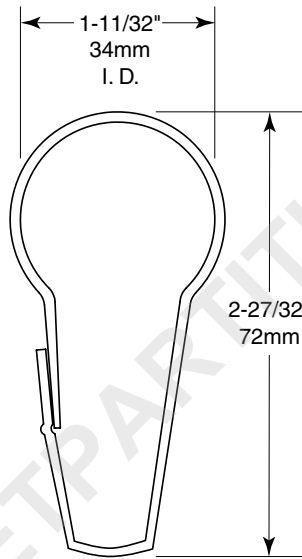

Date:

Project Name:

100-CH Chrome-Plated Steel

100-CHSS Stainless Steel

100-CHNR Chrome-Plated Steel with nylon rollers

CONSTRUCTION:

Type-304 0.109" (2mm) diameter stainless steel or chrome-plated

INSTALLATION:

Hooks snap open or come permentaly open to allow placement on a 1" (25mm) or 1-1/4" (32mm) diameter shower curtain rods. Recommended for use with Gamco Models SR-100, SR-125.

Shower Curtain Hook shall be Model _____ (insert model number) of Gamco Commercial Restroom Accessories, A Division of Bobrick, One Gamco Place, Durant, OK 74701-1910, Tel: 1-800-451-5766, Web: www.GAMCOUSA.com