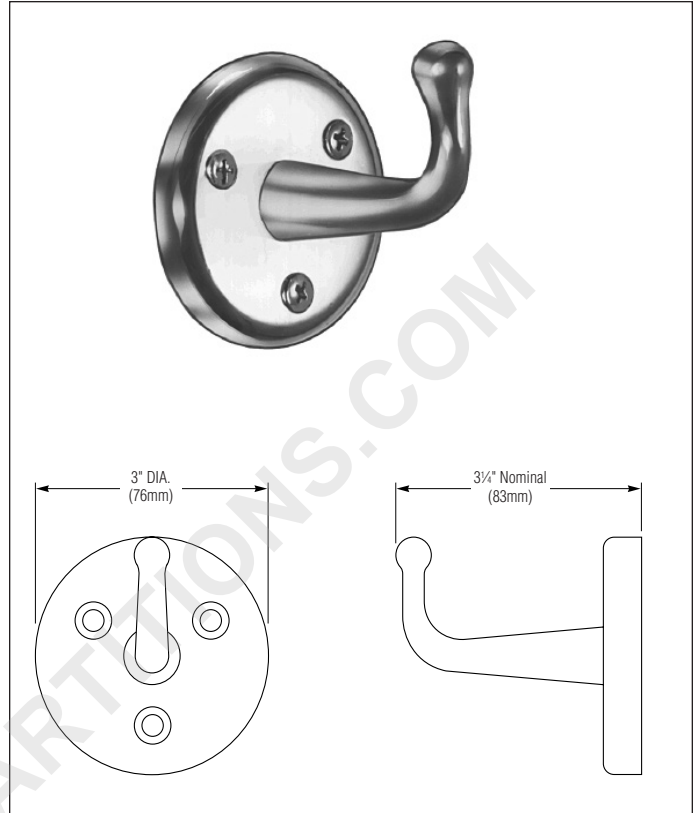

- Exposed Mounting
- Heavy-Duty **Bradex**[®]

Product Materials

ROBE HOOK: forged brass with bright chrome finish.

Installation

Verify all rough-in dimensions prior to installation. Secure to wall with mounting screws (included) at holes provided.

Optional Features

Feature	Suffix
<input type="checkbox"/> Satin chrome finish Bradex [®]	-81

Guide Specification

Heavy-duty robe hook to be of chrome plated brass with three mounting holes.

WWW.TOILETPARTITIONS.COM