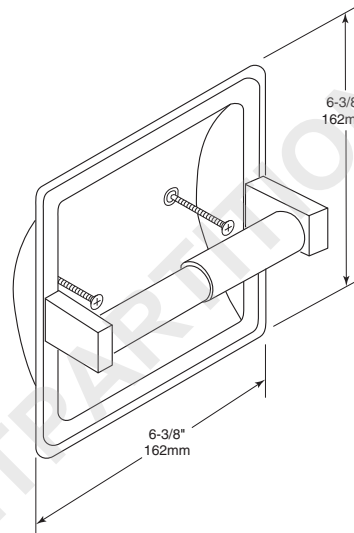

OPTIONS: *add suffix:*

- FS surface-mounted
- SF satin-finish

Rough Wall Opening
5-1/4" (133mm) Wide
5-1/4" (133mm) High
2-1/2" (63mm) minimum
recessed depth

CONSTRUCTION:

Polished stainless steel. Chrome roller. Mounting screws included.

CAPACITY:

Holds standard core toilet tissue roll up to 5-1/4" (133mm) diameter.

INSTALLATION:

Cut out wall opening 5-1/4" x 5-1/4" x 2" (133 x 133 x 51mm) depth. If wood blocking is available, install recess shell into opening using 2- #8 x 1-1/4" (32mm) flathead stainless steel screws provided.

Recessed Toilet Tissue Holder shall be Model 212 of Gamco Commercial Restroom Accessories, One Gamco Place, Durant, OK, 74701-1910