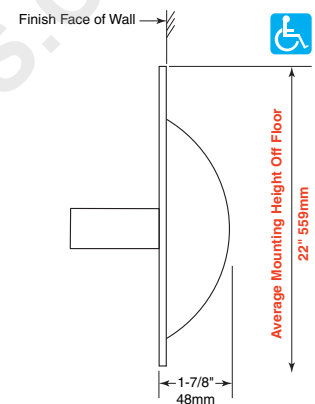

OPTIONS: *add suffix:*

- FS surface-mounted
- SF satin-finish

Rough Wall Opening
5-1/4" (133mm) Wide
5-1/4" (133mm) High
2-1/2" (63mm) minimum
recessed depth

CONSTRUCTION:

Polished stainless steel. Chrome roller. Mounting screws included.

CAPACITY:

Holds standard core toilet tissue roll up to 5-1/4" (133mm) diameter.

INSTALLATION:

Cut out wall opening 5-1/4" x 5-1/4" x 2" (133 x 133 x 51mm) depth. If wood blocking is available, install recess shell into opening using 2- #8 x 1-1/4" (32mm) flathead stainless steel screws provided.

Recessed Toilet Tissue Holder shall be Model 212 of Gamco Commercial Restroom Accessories, One Gamco Place, Durant, OK, 74701-1910