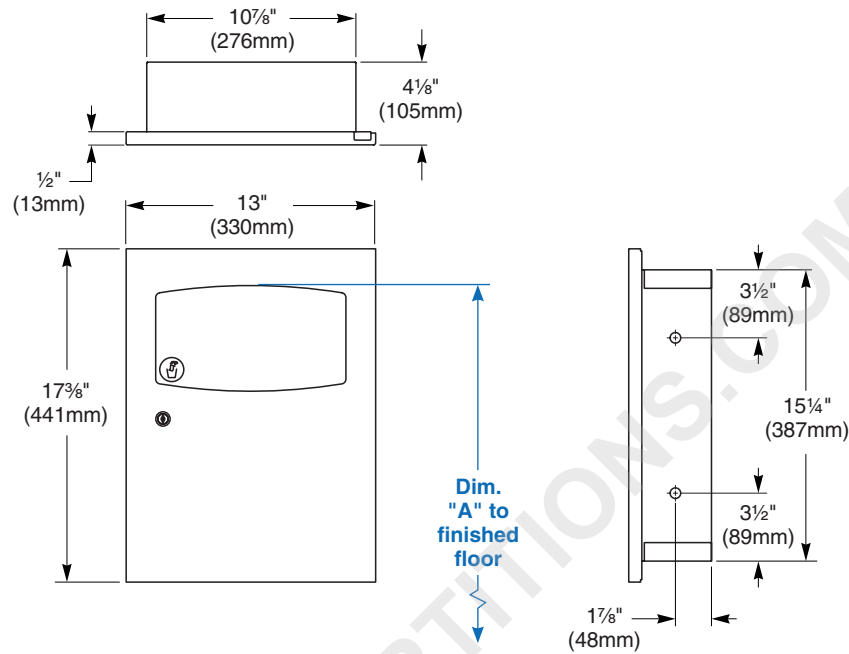

Verify all rough-in dimensions prior to installation. Recessed unit requires rough wall opening 11 1/2"W x 15 3/4"H x 4"D (Semi-recessed unit only 2 1/2" deep). Secure to framing with mounting screws (included) at holes provided. Shim at screw points as required.

Guide Specification

Recessed napkin disposal shall be fabricated of stainless steel with exposed surfaces in satin finish. Door with full-length concealed piano hinge and lock. Self-closing push flap door secured by piano hinge. Removable molded plastic receptacle.

Overall dimensions: 13"W x 17 3/4"H x 4 1/8"D.

ADA Compliant

- Consult local and national accessibility codes for proper installation guidelines.
- Conformity and compliance to local and national codes is the responsibility of the installer.

Dimensions

Dim. "A" Key Surface:	For Dim. "A"	Top of Rough Wall Opening	Bottom of Rough Wall Opening
Top of Door (5 1/2" Door Opening) to Finished Floor	48" (1219mm)	49" (1245mm)	33 1/4" (845mm)
	45" (1143mm)	46" (1168mm)	30 1/4" (768mm)
	42" (1067mm)	43" (1092mm)	27 1/4" (692mm)
	36" (914mm)	37" (940mm)	21 1/4" (540mm)
	33" (838mm)	34" (864mm)	18 1/4" (464mm)
Rough wall opening:			
Surface Mount:	No rough opening, see overall dimensions		
Recessed:	11 3/8" (289mm) Wide x 15 3/4" (400mm) High x 4" (102mm) Deep		
Semi-Recessed:	11 3/8" (289mm) Wide x 15 3/4" (400mm) High x 2" (51mm) Deep		